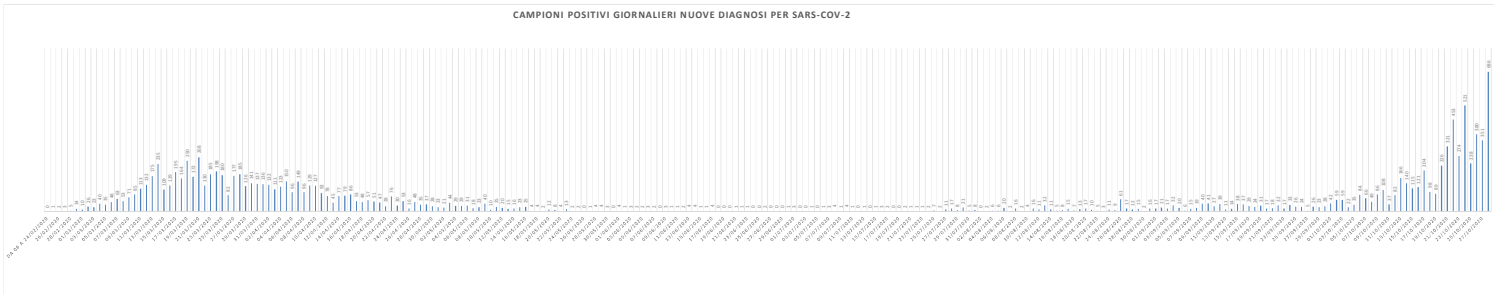

giorno	Campioni Positivi giornalieri NUOVE DIAGNOSI per SARS-CoV-2	Campioni complessivamente testati (Quota giornaliera totale)
18/06/2020	26	761
19/06/2020	20	611
20/06/2020	21	621
21/06/2020	4	481
22/06/2020	1	461
23/06/2020	16	476
24/06/2020	4	476
25/06/2020	1	476
26/06/2020	1	476
27/06/2020	1	476
28/06/2020	1	476
29/06/2020	1	476
30/06/2020	1	476
01/07/2020	1	476
02/07/2020	1	476
03/07/2020	1	476
04/07/2020	1	476
05/07/2020	1	476
06/07/2020	1	476
07/07/2020	1	476
08/07/2020	1	476
09/07/2020	1	476
10/07/2020	1	476
11/07/2020	1	476
12/07/2020	1	476
13/07/2020	1	476
14/07/2020	1	476
15/07/2020	1	476
16/07/2020	1	476
17/07/2020	1	476
18/07/2020	1	476
19/07/2020	1	476
20/07/2020	1	476
21/07/2020	1	476
22/07/2020	1	476
23/07/2020	1	476
24/07/2020	1	476
25/07/2020	1	476
26/07/2020	1	476
27/07/2020	1	476
28/07/2020	1	476
29/07/2020	1	476
30/07/2020	1	476
31/07/2020	1	476
01/08/2020	1	476
02/08/2020	1	476
03/08/2020	1	476
04/08/2020	1	476
05/08/2020	1	476
06/08/2020	1	476
07/08/2020	1	476
08/08/2020	1	476
09/08/2020	1	476
10/08/2020	1	476
11/08/2020	1	476
12/08/2020	1	476
13/08/2020	1	476
14/08/2020	1	476
15/08/2020	1	476
16/08/2020	1	476
17/08/2020	1	476
18/08/2020	1	476
19/08/2020	1	476
20/08/2020	1	476
21/08/2020	1	476
22/08/2020	1	476
23/08/2020	1	476
24/08/2020	1	476
25/08/2020	1	476
26/08/2020	1	476
27/08/2020	1	476
28/08/2020	1	476
29/08/2020	1	476
30/08/2020	1	476
31/08/2020	1	476
01/09/2020	1	476
02/09/2020	1	476
03/09/2020	1	476
04/09/2020	1	476
05/09/2020	1	476
06/09/2020	1	476
07/09/2020	1	476
08/09/2020	1	476
09/09/2020	1	476
10/09/2020	1	476
11/09/2020	1	476
12/09/2020	1	476
13/09/2020	1	476
14/09/2020	1	476
15/09/2020	1	476
16/09/2020	1	476
17/09/2020	1	476
18/09/2020	1	476
19/09/2020	1	476
20/09/2020	1	476
21/09/2020	1	476
22/09/2020	1	476
23/09/2020	1	476
24/09/2020	1	476
25/09/2020	1	476
26/09/2020	1	476
27/09/2020	1	476
28/09/2020	1	476
29/09/2020	1	476
30/09/2020	1	476
01/10/2020	1	476
02/10/2020	1	476
03/10/2020	1	476
04/10/2020	1	476
05/10/2020	1	476
06/10/2020	1	476
07/10/2020	1	476
08/10/2020	1	476
09/10/2020	1	476
10/10/2020	1	476
11/10/2020	1	476
12/10/2020	1	476
13/10/2020	1	476
14/10/2020	1	476
15/10/2020	1	476
16/10/2020	1	476
17/10/2020	1	476
18/10/2020	1	476
19/10/2020	1	476
20/10/2020	1	476
21/10/2020	1	476
22/10/2020	1	476
23/10/2020	1	476
24/10/2020	1	476
25/10/2020	1	476
26/10/2020	1	476
27/10/2020	1	476
28/10/2020	1	476
29/10/2020	1	476
30/10/2020	1	476
31/10/2020	1	476